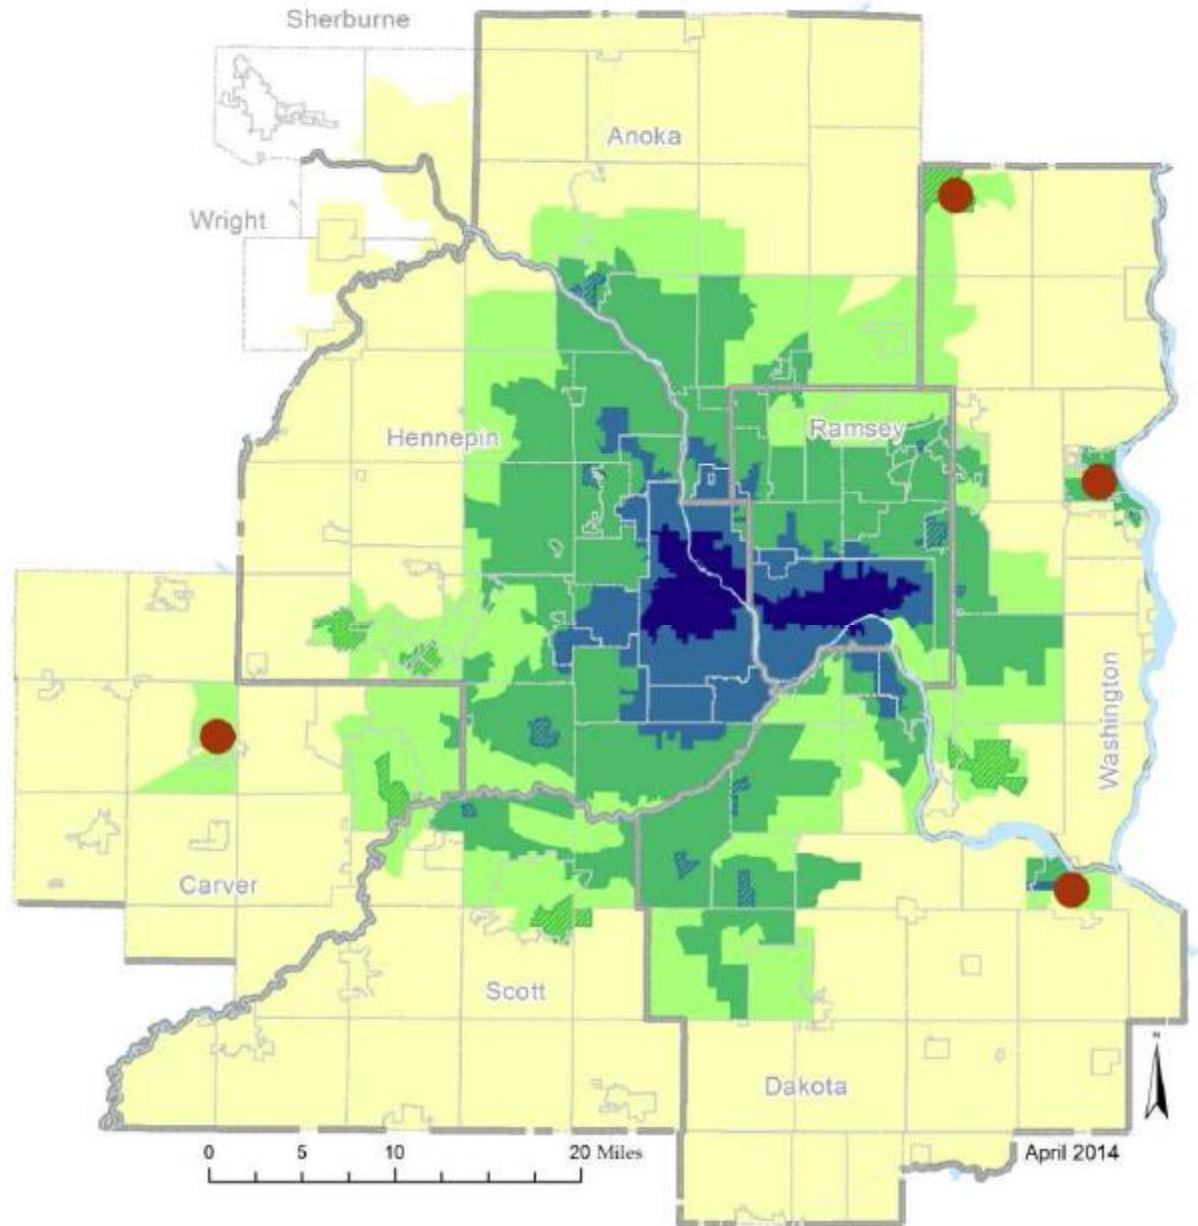

# Sound Transit District & Population Density

**Legend**

- Sound Transit district

**People / sq. mile (2015)**

- 0-500
- 500-1,000
- 1,000-2,500
- 2,500-5,000
- 5,000 and above

5 Miles

Washington State Vicinity Map

## Reference Items

- Lakes and Rivers
- City Boundary
- County Boundary

# Seven Counties & TCLC

## Legend

-  Seven County Metro Area
-  TCLC