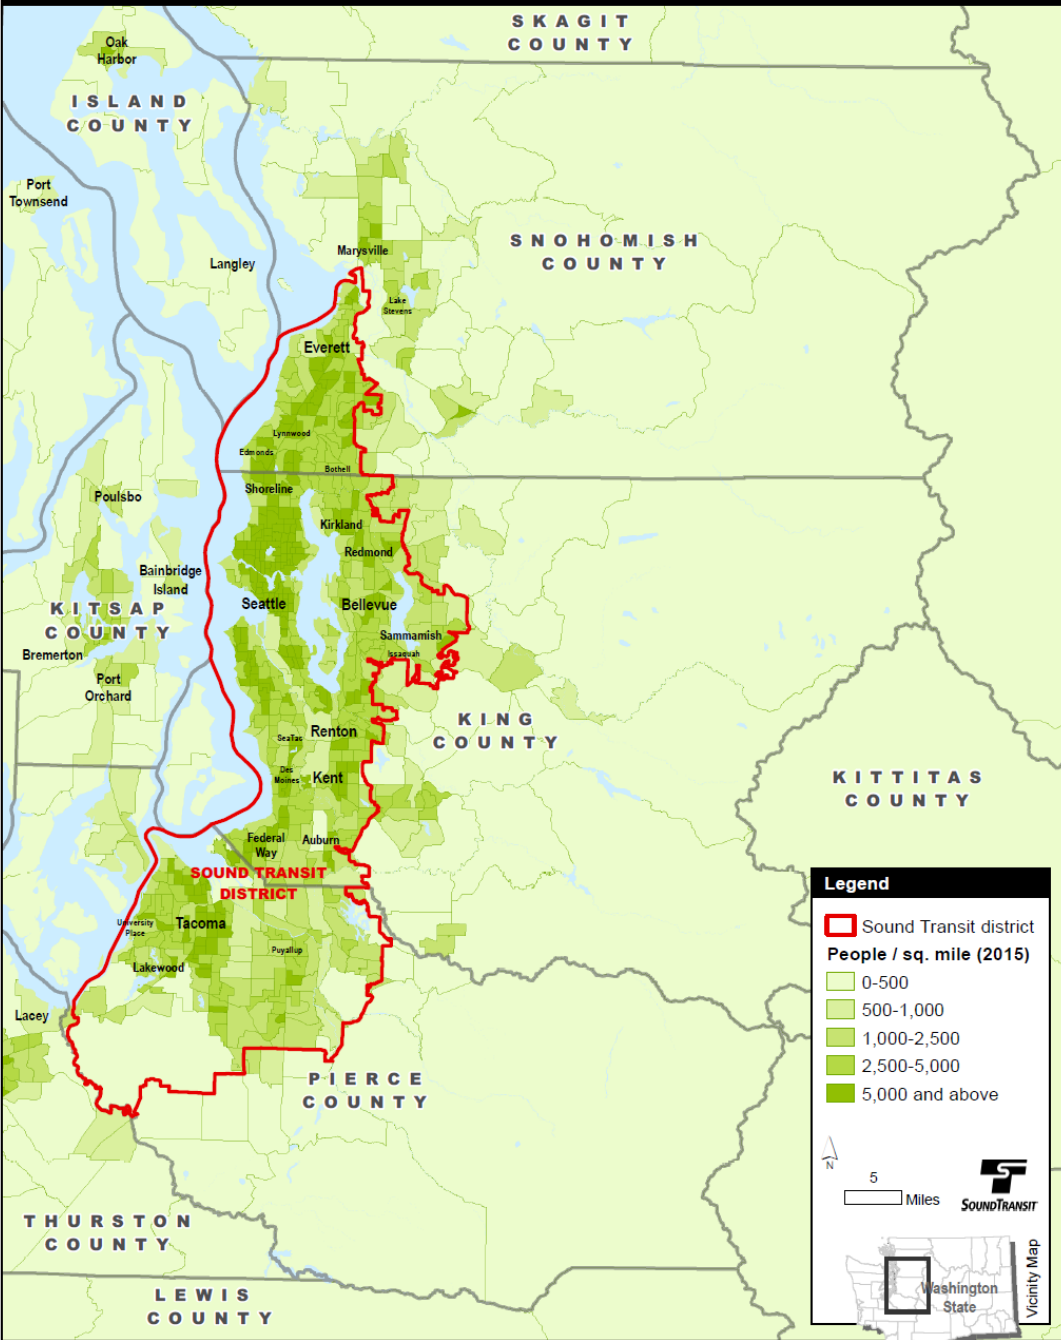

# Sound Transit District & Population Density

**Legend**

- Sound Transit district

**People / sq. mile (2015)**

- 0-500
- 500-1,000
- 1,000-2,500
- 2,500-5,000
- 5,000 and above

5 Miles

Washington State Vicinity Map

## Reference Items

- Lakes and Rivers
- City Boundary
- County Boundary

# Seven Counties & TCLC

## Legend

-  Seven County Metro Area
-  TCLC